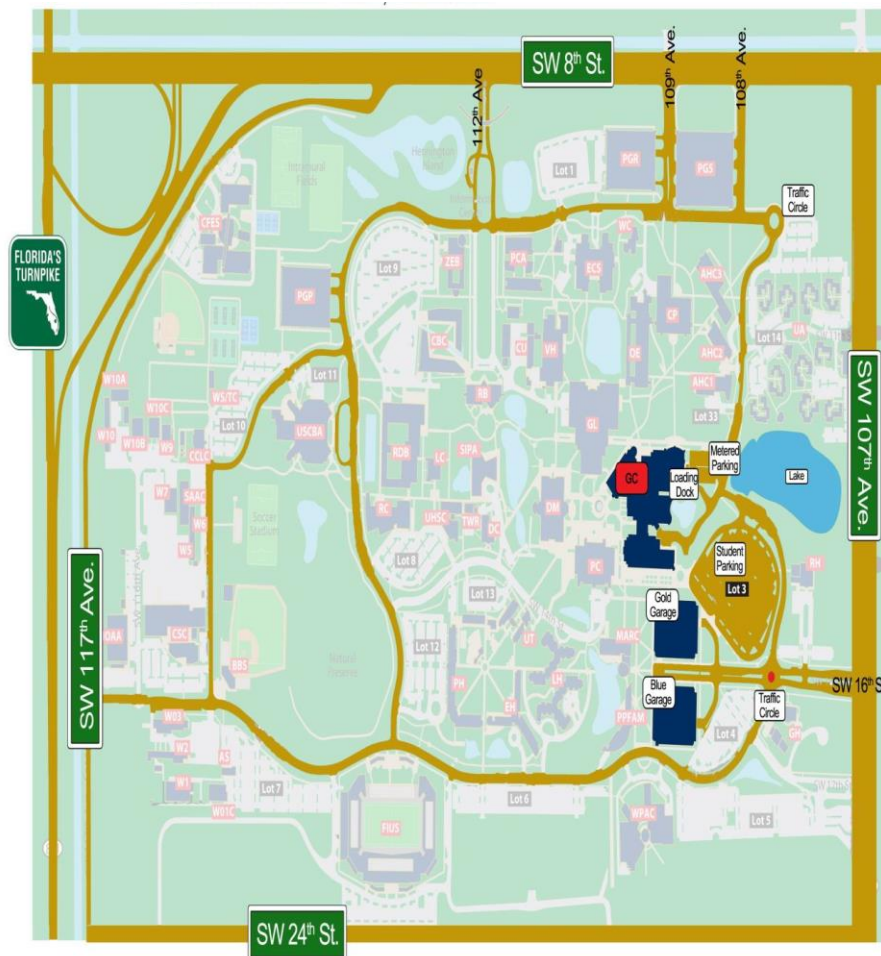

Driving Directions

FROM MIAMI INTERNATIONAL AIRPORT

- Take the 1-836-WEST exit from the Airport
- Follow 1-836- to the Florida Turnpike (FTP)
- Take the Florida Turnpike South exit
- Follow the Turnpike to the Tamiami Trail exit (SW 8th Street)
- Take SW 8th Street East exit, follow SW 8th Street, FIU will appear on the right before SW 107th Avenue

FROM 1-95 DOWNTOWN MIAMI, FT. LAUDERDALE & WEST PALM BEACH

- Take 1-95 to 1-836 WEST
- Follow the Florida Turnpike SOUTH exit
- Follow the Florida Turnpike to the Tamiami Trail exit (SW 8th Street)
- Take the SW 8th Street EAST exit
- Follow SW 8th Street, FIU will appear on the right before SW 107th Avenue

FROM PALM BEACH/BROWARD COUNTY/ FLORIDA TURNPIKE –NORTH

- Take the Florida Turnpike SOUTH
- Follow the Florida Turnpike to the Tamiami Trail exit (SW 8th Street)
- Follow SW 8th Street, FIU will appear on the right before SW 107th Avenue

FROM SOUTH TURNPIKE

- Take the Florida Turnpike NORTH
- Exit SW 8th Street – Stay right
- Turn right at SW 109th Avenue (into FIU)
- Take left at light
- Stay right – until you see the lake on the left - GC Ballrooms on right