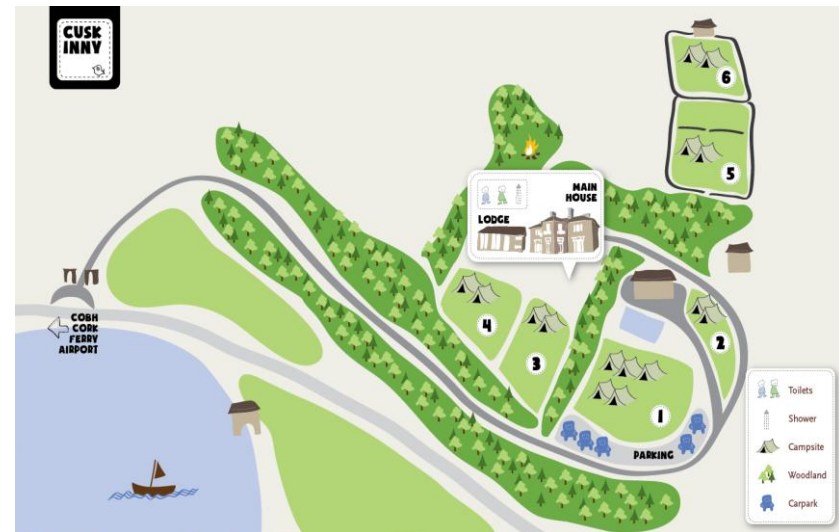

**Retreat at Cuskinny Court Lodge July 31<sup>st</sup> to 3<sup>rd</sup> 2012**

**Swami Mangalananda Giri**

Born in Germany, **Swami Mangalananda** grew up near Stuttgart. In 1992 she received Kriya initiation from Rajarshi Peterananda, and met her master Paramahansa Hariharananda in 1994. After studying philosophy for some years Swamiji began studying medicine in Germany. She completed her medical degree at the University of Vienna, and received her MD in July, 2000.

Later that year, in September, 2000, she was ordained as a monk in the Giri monastic order and given the name Swami Mangalananda Giri. Swami Mangalananda is the first female monk in the lineage of Paramahansa Hariharananda. She conducts Kriya Yoga programs in our Tattendorf ashram in Austria and throughout Europe

Kriya Yoga Ireland is delighted to announce a retreat with Swami Mangalananda Giri at Cuskinny Court. Cuskinny Court is a 300 year old, family owned estate. Just 10 minutes drive from Cobh town centre, this surprising natural hideaway is set on beautiful Cuskinny bay and Cuskinny Bird Sanctuary. With a wide variety of water-based activities, hiking routes and stunning woodlands to explore